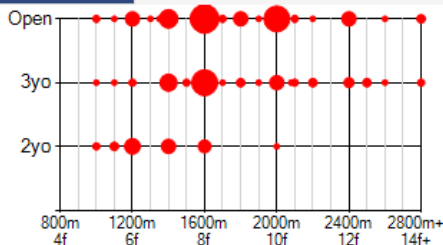

## Stallion Match : MASTERCRAFTSMAN X CONDOVER

**This is a 20/20 Mating**

A 20/20 mating occurs when a pattern has two or more Graded Stakes Winners with CSI values above 20. This indicates that this pedigree is exceptional as there are at least two superior horses with a very similar pattern.

### Aptitude Profile

The Aptitude Profile shows the Age and Distance range of Stakeswinners bred with this pattern. The larger the Red Dot, the