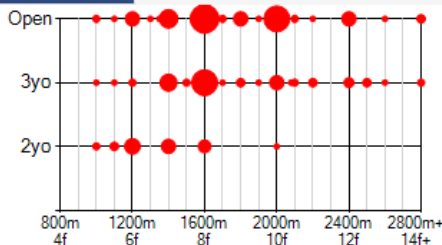

Stallion Match : MASTERCRAFTSMAN X CONDOVER

This is a 20/20 Mating

A 20/20 mating occurs when a pattern has two or more Graded Stakes Winners with CSI values above 20. This indicates that this pedigree is exceptional as there are at least two superior horses with a very similar pattern.

1 2 3 4 5 6 7 8 9 10

Aptitude Profile

The Aptitude Profile shows the Age and Distance range of Stakeswinners bred with this pattern. The larger the Red Dot, the

Hypo-Mating Pedigree