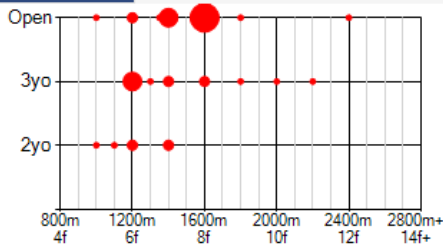

Stallion Match : WRITTEN TYCOON X VICTORY RIDE

Graded Stakeswinners with same pattern

| View | Name | G1 | G2 | G3 | E | CSI |
|------|--------------------|----|----|----|----|-----|
| View | CAPITALIST | 1 | 0 | 0 | 31 | 23 |
| View | MUSIC MAGNATE | 1 | 2 | 1 | 38 | 15 |
| View | BETWIXT | 0 | 0 | 1 | 0 | 15 |
| View | VIBRANT ROUGE | 0 | 0 | 1 | 38 | 15 |
| View | CROWN'S MASTER | 0 | 0 | 1 | 0 | 15 |
| View | SACRED FALLS | 4 | 1 | 1 | 7 | 10 |
| View | MASTER O'REILLY | 1 | 1 | 0 | 0 | 10 |
| View | FELLOWSHIP | 1 | 1 | 0 | 0 | 10 |
| View | BIG MAVERICK | 1 | 0 | 1 | 0 | 10 |
| View | LUNA ROSSA | 1 | 0 | 0 | 31 | 10 |
| View | HOWMUCHDOYOULOVEME | 0 | 1 | 1 | 31 | 10 |
| View | HE OR SHE | 0 | 1 | 1 | 7 | 10 |
| View | THE RIGHT MONEY | 0 | 1 | 0 | 0 | 10 |
| View | BOBS PRIDE | 0 | 0 | 1 | 0 | 10 |
| View | TRUMP | 0 | 0 | 1 | 34 | 10 |

1 2

Aptitude Profile

The Aptitude Profile shows the Age and Distance range of Stakeswinners bred with this pattern. The larger the Red Dot, the more winners in that category. Place your mouse over a Red Dot to see a list of horses that won in that category.