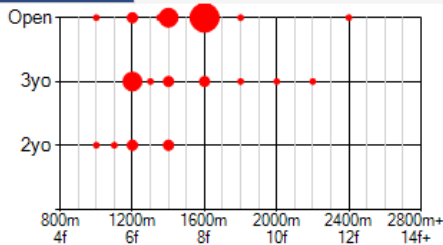

Stallion Match : WRITTEN TYCOON X VICTORY RIDE

Graded Stakeswinners with same pattern

View	Name	G1	G2	G3	E	CSI
View	CAPITALIST	1	0	0	31	23
View	MUSIC MAGNATE	1	2	1	38	15
View	BETWIXT	0	0	1	0	15
View	VIBRANT ROUGE	0	0	1	38	15
View	CROWN'S MASTER	0	0	1	0	15
View	SACRED FALLS	4	1	1	7	10
View	MASTER O'REILLY	1	1	0	0	10
View	FELLOWSHIP	1	1	0	0	10
View	BIG MAVERICK	1	0	1	0	10
View	LUNA ROSSA	1	0	0	31	10
View	HOWMUCHDOYOULOVEME	0	1	1	31	10
View	HE OR SHE	0	1	1	7	10
View	THE RIGHT MONEY	0	1	0	0	10
View	BOBS PRIDE	0	0	1	0	10
View	TRUMP	0	0	1	34	10

1 2

Aptitude Profile

The Aptitude Profile shows the Age and Distance range of Stakeswinners bred with this pattern. The larger the Red Dot, the more winners in that category. Place your mouse over a Red Dot to see a list of horses that won in that category.