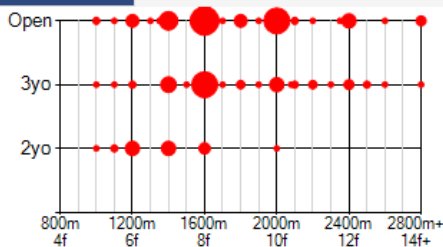

Stallion Match : MASTERCRAFTSMAN X CONDOVER

This is a 20/20 Mating

A 20/20 mating occurs when a pattern has two or more Graded Stakes Winners with CSI values above 20. This indicates that this pedigree is exceptional as there are at least two superior horses with a very similar pattern.

1 2 3 4 5 6 7 8 9 10

Aptitude Profile

The Aptitude Profile shows the Age and Distance range of Stakeswinners bred with this pattern. The larger the Red Dot, the