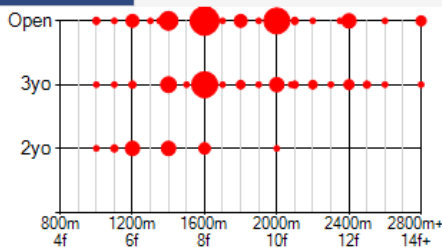

Stallion Match : MASTERCRAFTSMAN X CONDOVER

This is a 20/20 Mating

A 20/20 mating occurs when a pattern has two or more Graded Stakes Winners with CSI values above 20. This indicates that this pedigree is exceptional as there are at least two superior horses with a very similar pattern.

1 2 3 4 5 6 7 8 9 10

Aptitude Profile

The Aptitude Profile shows the Age and Distance range of Stakeswinners bred with this pattern. The larger the Red Dot, the