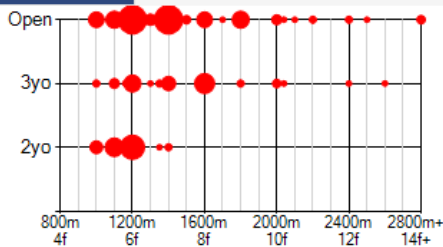

Stallion Match : EPAULETTE X PERMISSIVE

Graded Stakeswinners with same pattern

View	Name	G1	G2	G3	E	CSI
View	DANZERO	1	0	1	0	31
View	RAD	0	0	1	15	16
View	APPEARANCE	4	2	1	0	15
View	ZIPPING	2	5	0	0	15
View	RED TRACER	2	4	3	15	15
View	CHOISIR	2	2	1	0	15
View	DASHING EAGLE	2	1	1	0	15
View	MERLENE	2	1	1	0	15
View	SNITZEL	1	1	2	15	15
View	SHELLSCRAPE	1	1	1	15	15
View	OVERREACH	1	1	0	15	15
View	CAMARENA	1	1	0	0	15
View	MAGNUS	1	1	0	15	15
View	WANTED	1	0	1	15	15
View	WAGER	0	2	0	0	15

1 2 3 4 5

Aptitude Profile

The Aptitude Profile shows the Age and Distance range of Stakeswinners bred with this pattern. The larger the Red Dot, the more winners in that category. Place your mouse over a Red Dot to see a list of horses that won in that category.